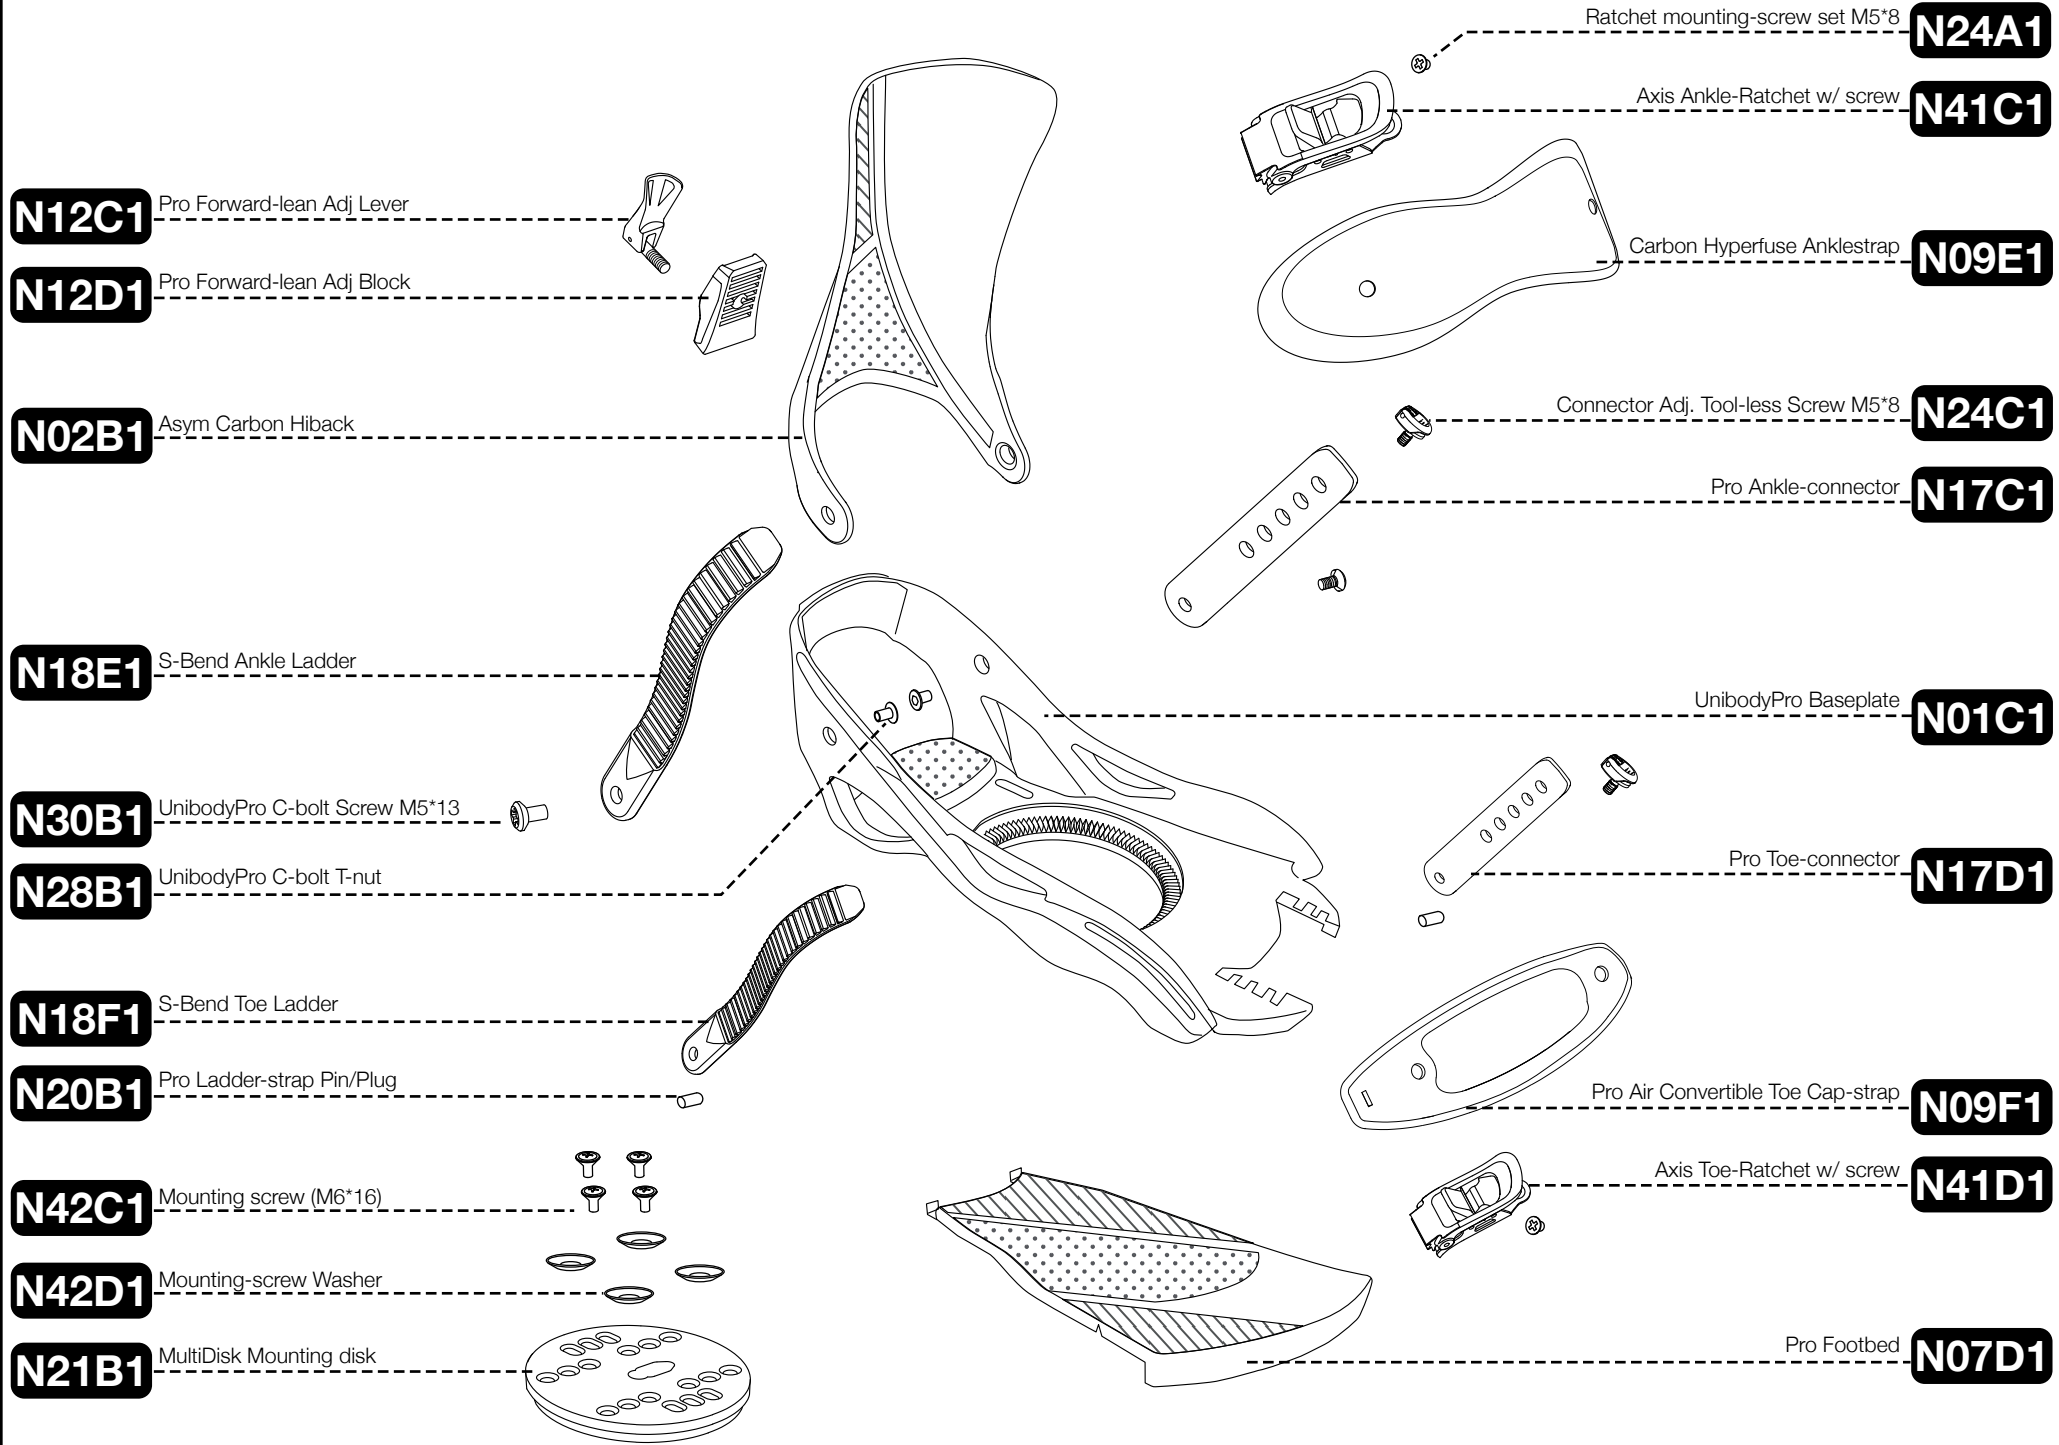

N42B1 Mounting-screw Washer

N21A1 Combi-Disk Mounting disk

Ratchet mounting-screw set M5*8

Axis Ankle-Ratchet w/ screw

Contour Anklestrap

Ankle-connector Ladder

UnibodyPower Baseplate

Toe-connector Ladder

Air Convertible Toe Cap-strap

Axis Toe-Ratchet w/ screw

Power N-Footbed

N24A1

N41C1

N9C1

N17C1

N1B1

N17D1

N9D1

N41D1

N7C1

N12E1 Rental Forward-lean Adj Dial

N12F1 Rental Forward-lean Adj Block

N2C1 Rental Hiback

N18A1 Straight Ankle Ladder

N30A1 Unibody C-bolt StepScrew M5*12.5

N28A1 Unibody C-bolt T-nut

N18B1 Straight Toe Ladder

N20A1 Ladder-strap Pin/Plug

N42E1 Mounting screw (M6*17)

N21C1 Rental Easy-Lock Mounting disk

Ratchet mounting-screw set M5*8