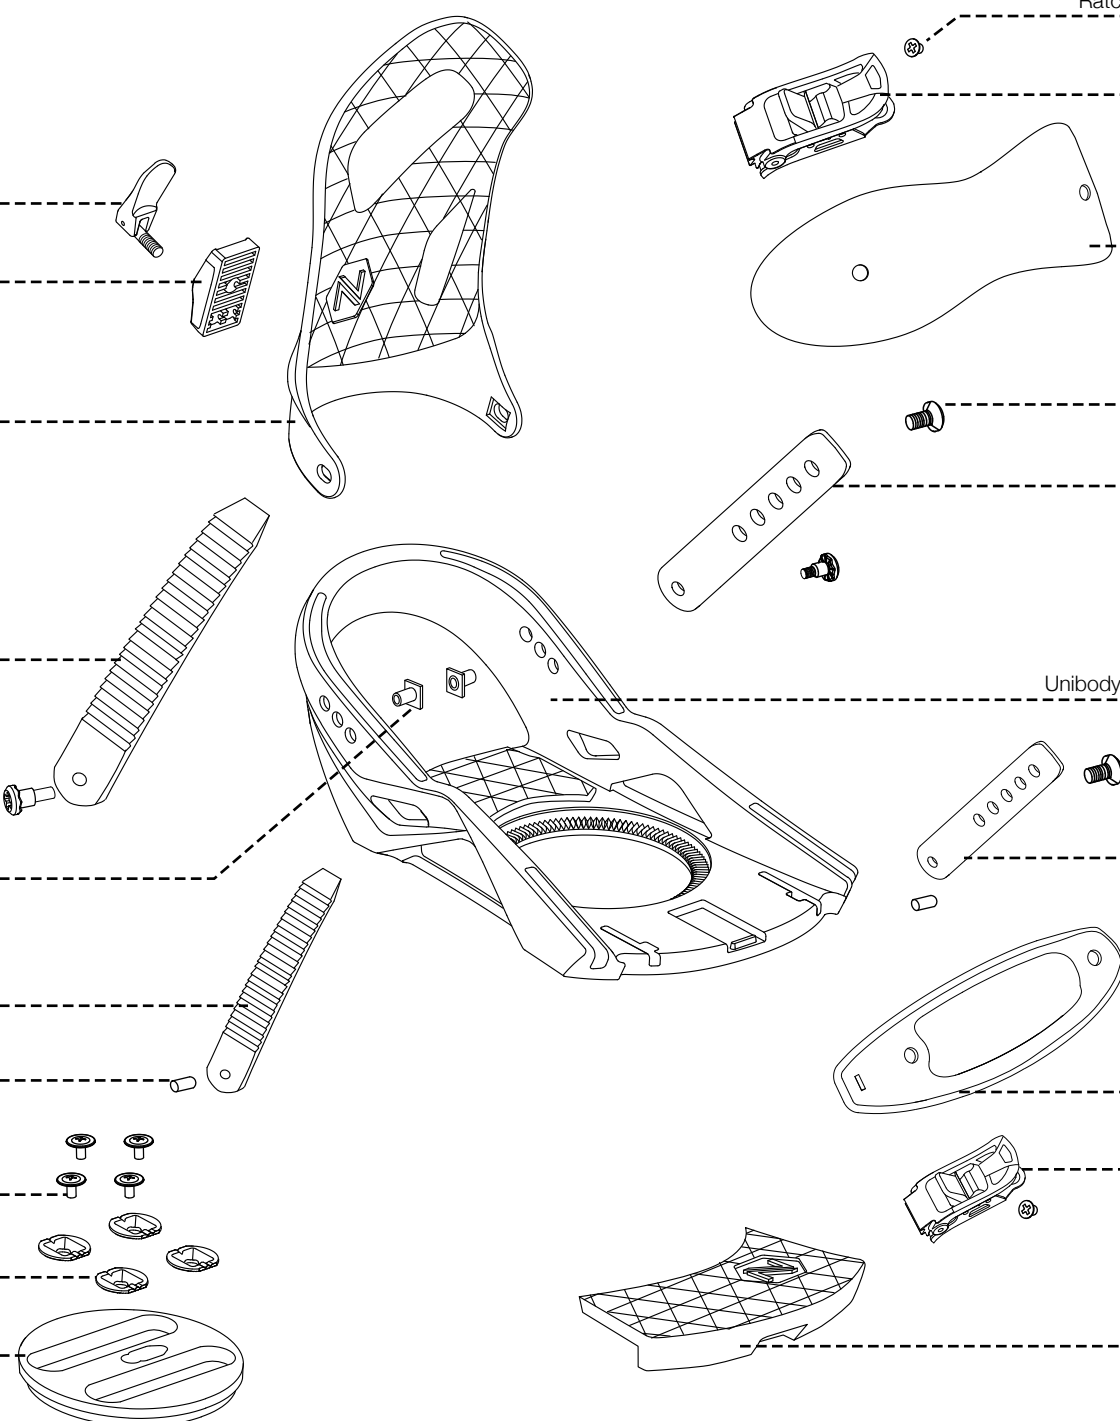

N9A1

Connector Adj Screw M5*9

N24B1

Ankle-connector

N17A1

UnibodyPower Baseplate w/ heel-pad

N1A1

Toe-connector

N17B1

Convertible Toe Cap-strap

N9B1

Toe-Ratchet Alum w/ screw

N41B1

Power Toeramp

N7A1

N12A1 Forward-lean Adj Lever

N12B1 Forward-lean Adj Block

N2A1 Asym Flex Hiback

N18C1 Curved Ankle Ladder

N30A1 Unibody C-bolt StepScrew M6*12.5

N28A1 Unibody C-bolt T-nut

N18D1 Curved Toe Ladder

N20A1 Ladder-strap Pin/Plug

N42A1 Mounting screw (M6*13)

N42B1 Mounting-screw Washer

N21A1 Combi-Disk Mounting disk

Ratchet mounting-screw set M5*8

Axis Ankle-Ratchet w/ screw

Contour Anklestrap

Ankle-connector Ladder

UnibodyPower Baseplate

Toe-connector Ladder